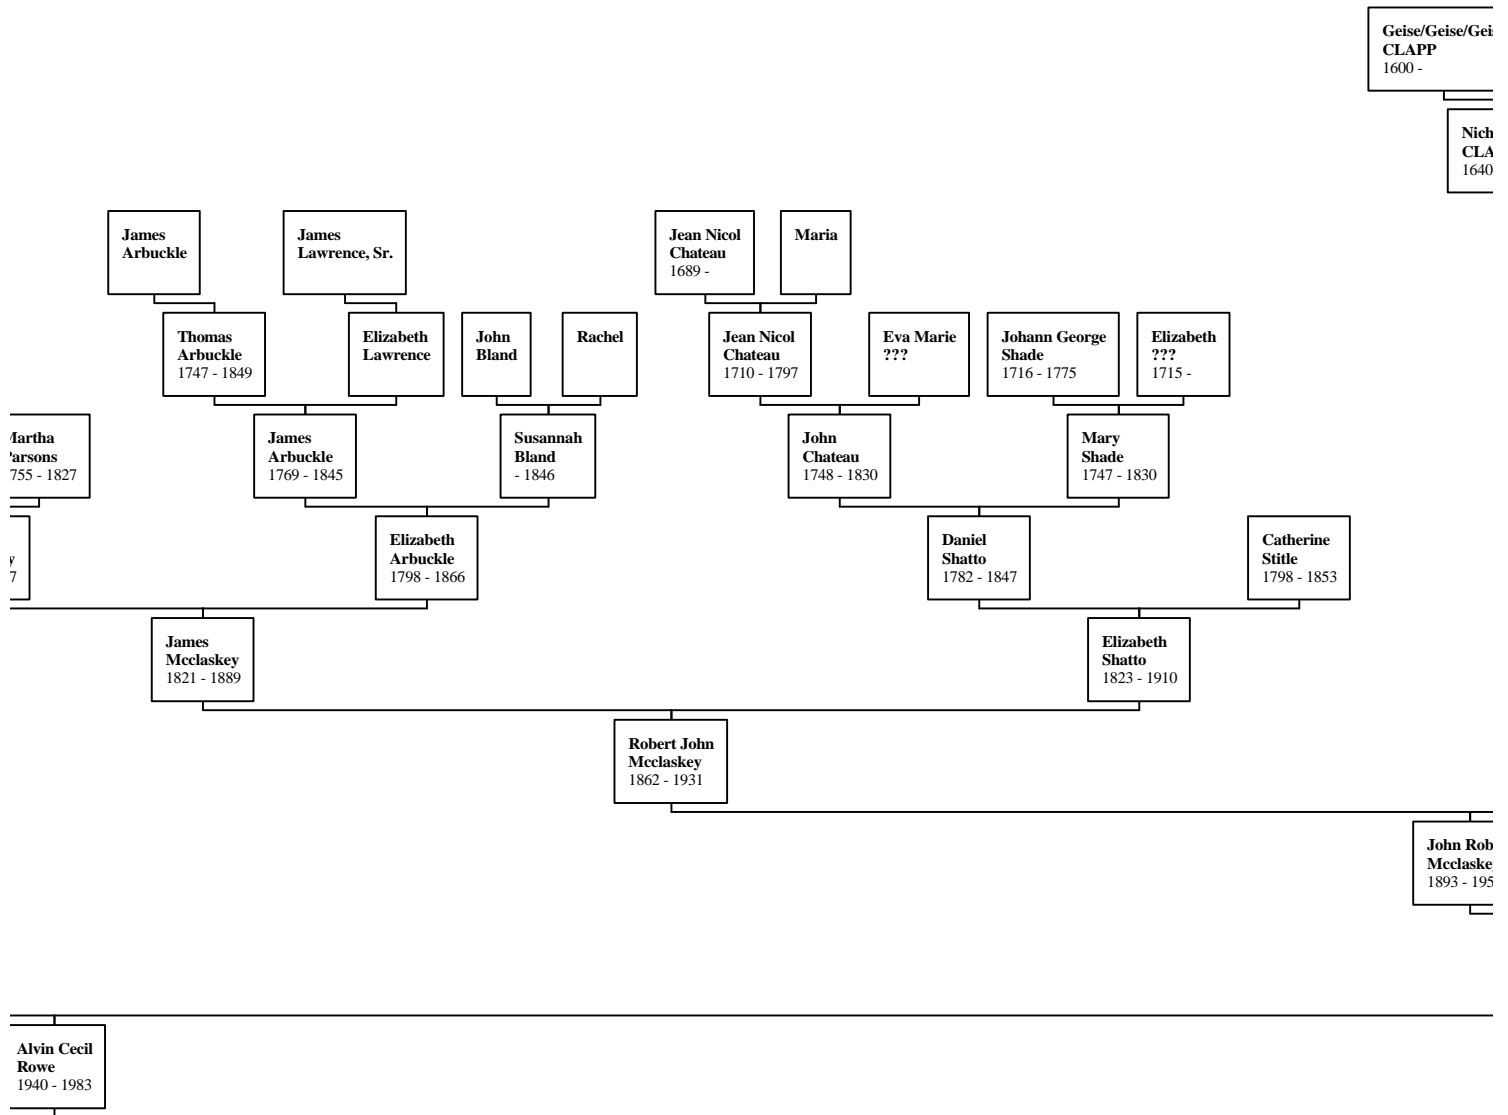

]

ria

*Ancestors of Peggy Ann Rowe*

abeth  
DGE

Isaac  
Hull  
1731 - 1808

Lydia/Lidia

John  
Hull  
1753 - 1818

es  
atta  
| - 1837

Gearshum  
Vanatta  
1813 - 1896

Daisy Viola  
Hall  
1881 - 1950