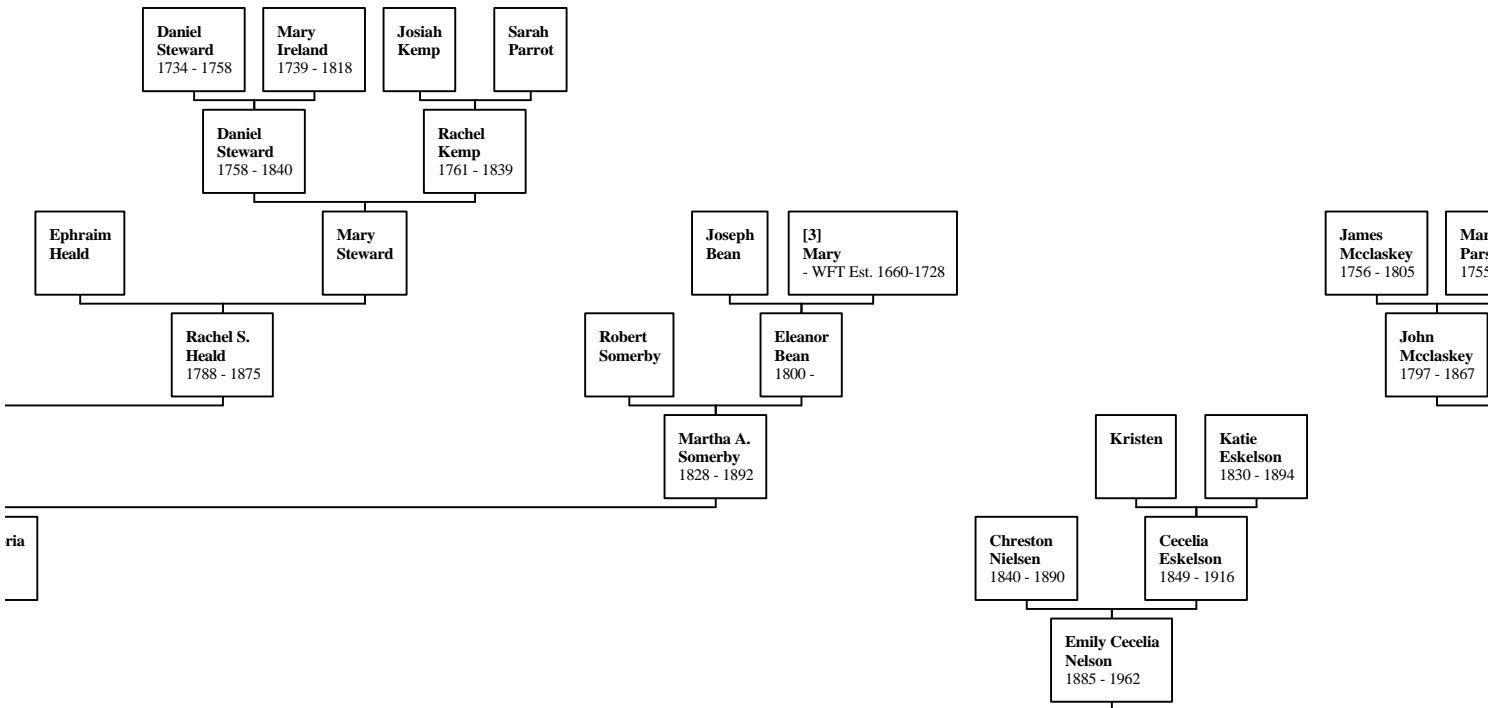

]

ria

*Ancestors of Peggy Ann Rowe*

abeth  
DGE

Isaac  
Hull  
1731 - 1808

Lydia/Lidia

John  
Hull  
1753 - 1818

es  
atta  
| - 1837

Gearshum  
Vanatta  
1813 - 1896

Daisy Viola  
Hall  
1881 - 1950