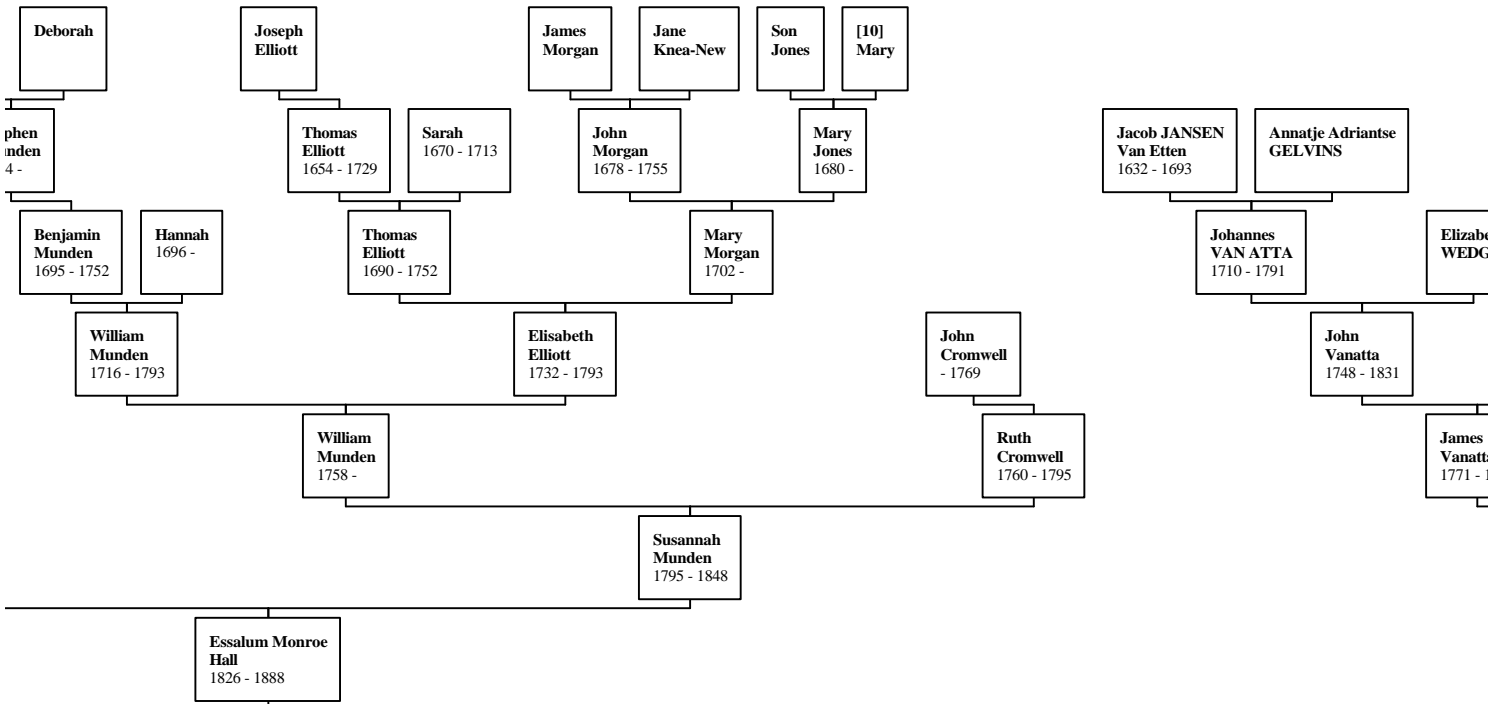

]

ria

*Ancestors of Peggy Ann Rowe*

abeth  
DGE

Isaac  
Hull  
1731 - 1808

Lydia/Lidia

John  
Hull  
1753 - 1818

es  
atta  
| - 1837

Gearshum  
Vanatta  
1813 - 1896

Daisy Viola  
Hall  
1881 - 1950