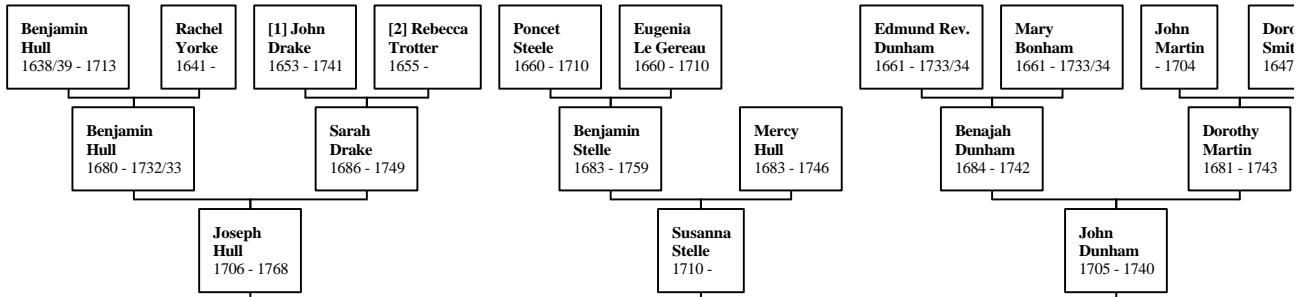

]

ria

*Ancestors of Peggy Ann Rowe*

abeth  
DGE

Isaac  
Hull  
1731 - 1808

Lydia/Lidia

John  
Hull  
1753 - 1818

es  
atta  
| - 1837

Gearshum  
Vanatta  
1813 - 1896

Daisy Viola  
Hall  
1881 - 1950