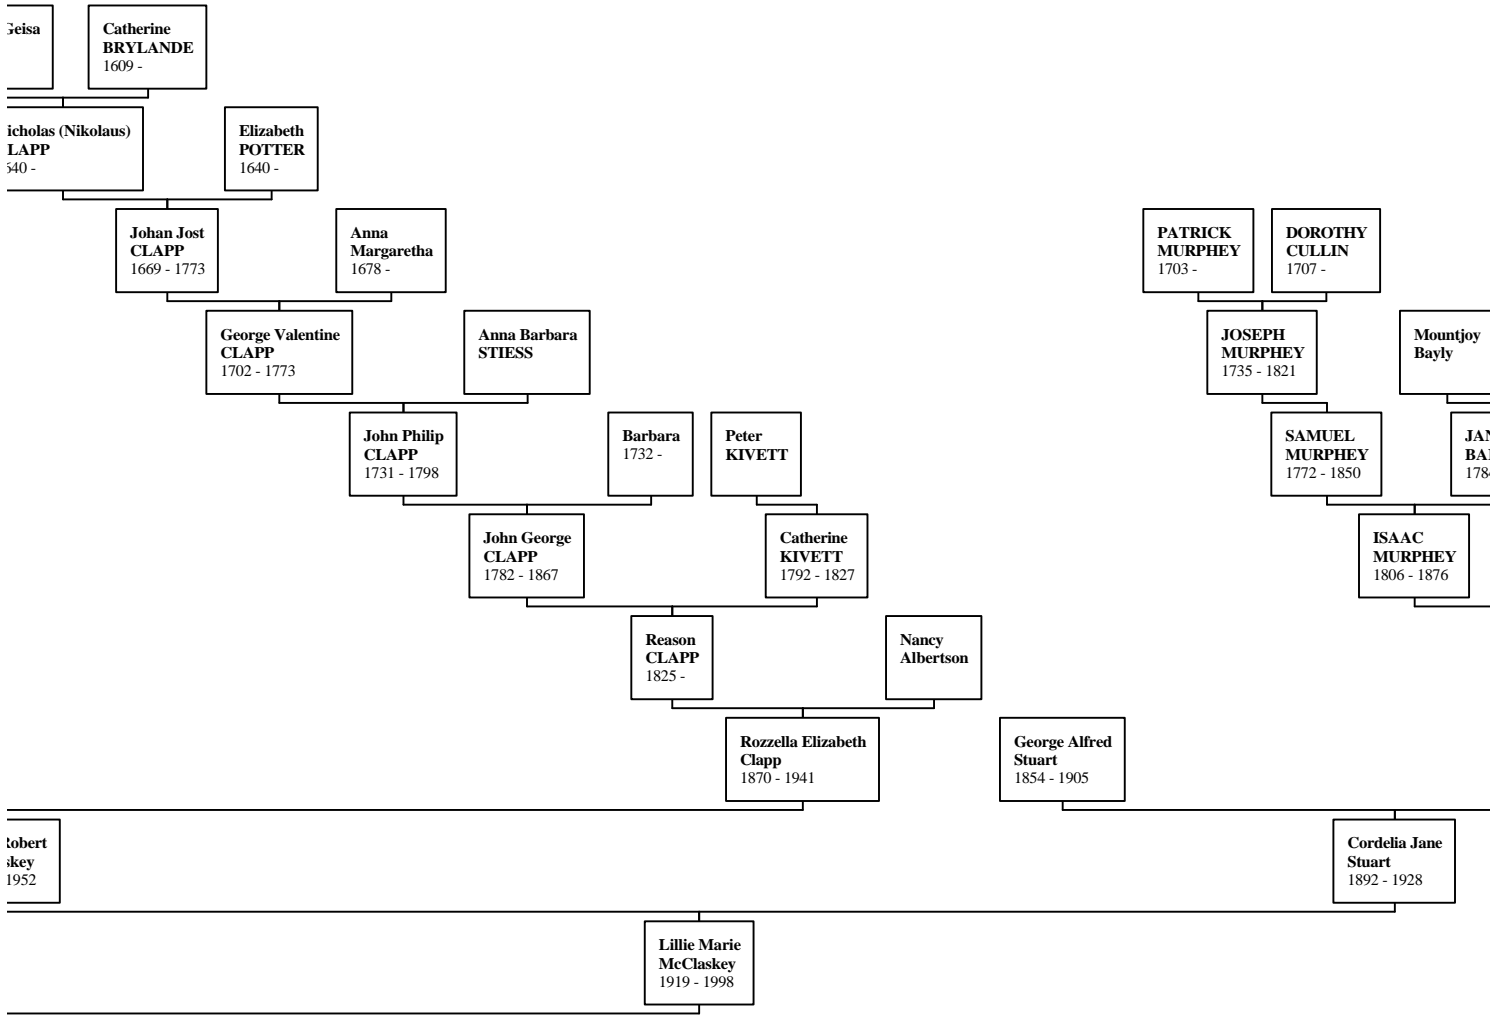

]

ria

*Ancestors of Peggy Ann Rowe*

abeth  
DGE

Isaac  
Hull  
1731 - 1808

Lydia/Lidia

John  
Hull  
1753 - 1818

es  
atta  
| - 1837

Gearshum  
Vanatta  
1813 - 1896

Daisy Viola  
Hall  
1881 - 1950