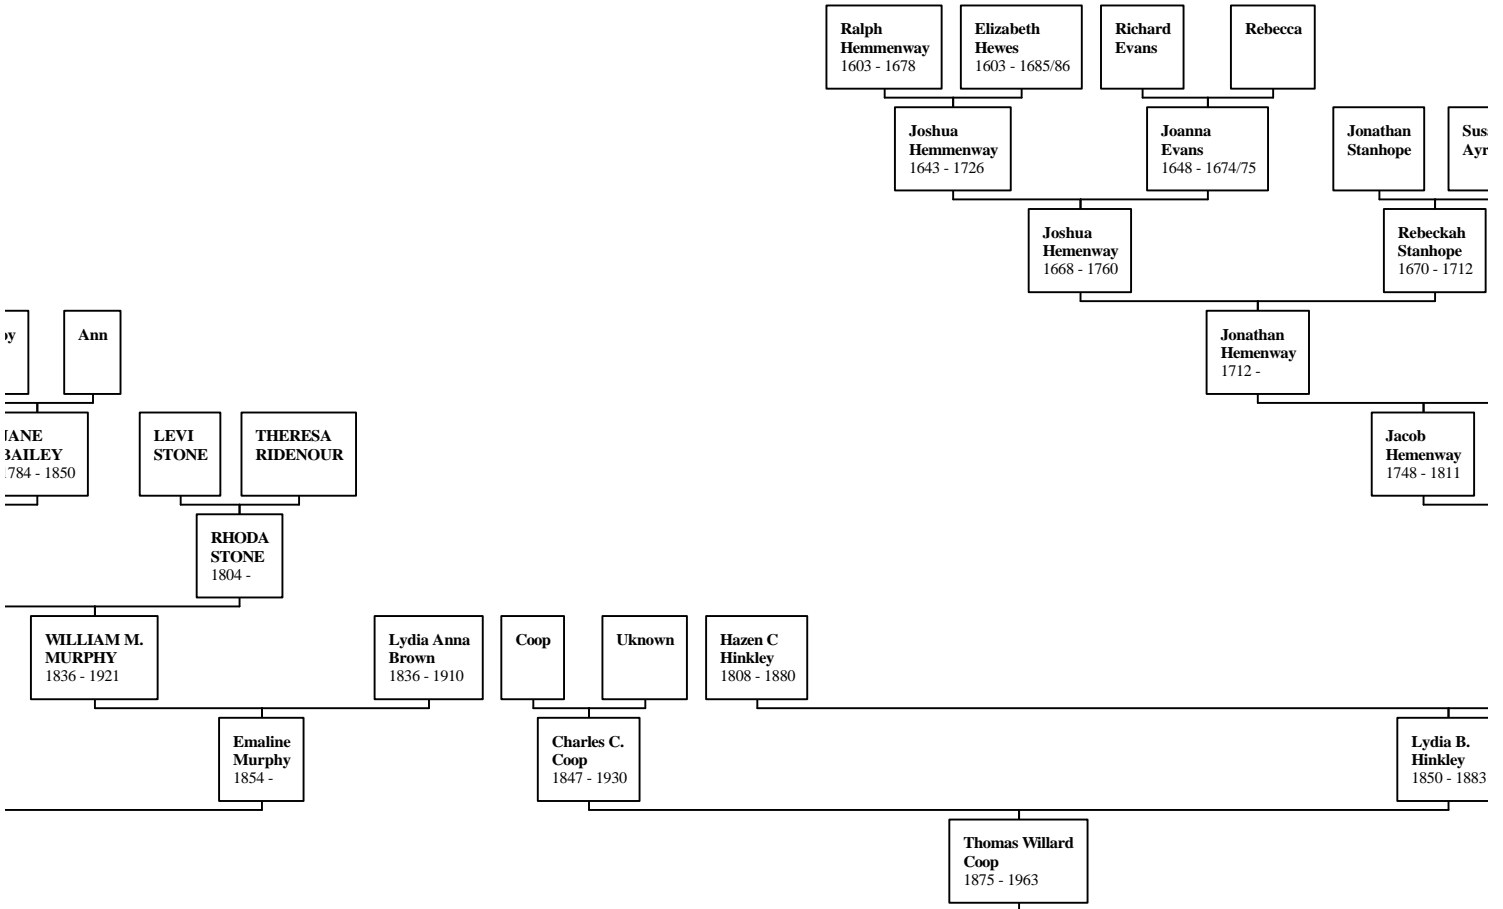

]

ria

*Ancestors of Peggy Ann Rowe*

abeth  
DGE

Isaac  
Hull  
1731 - 1808

Lydia/Lidia

John  
Hull  
1753 - 1818

es  
atta  
| - 1837

Gearshum  
Vanatta  
1813 - 1896

Daisy Viola  
Hall  
1881 - 1950