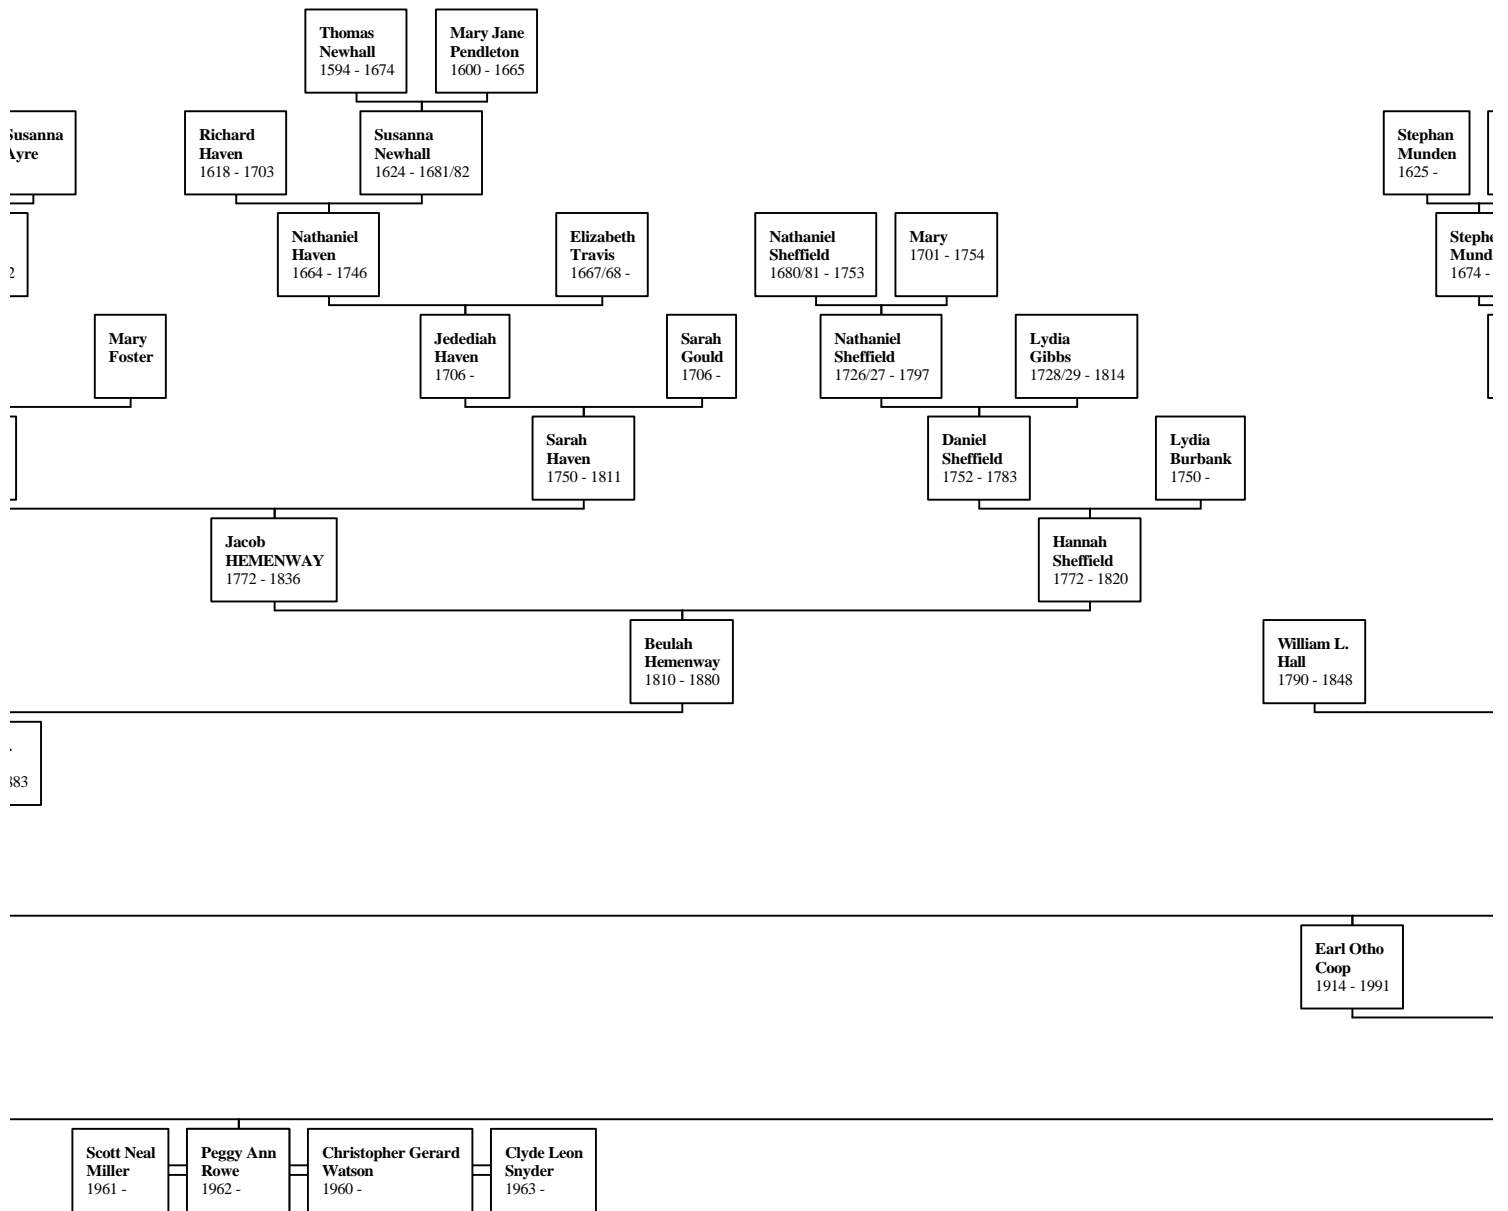

]

ria

*Ancestors of Peggy Ann Rowe*

abeth  
DGE

Isaac  
Hull  
1731 - 1808

Lydia/Lidia

John  
Hull  
1753 - 1818

es  
atta  
| - 1837

Gearshum  
Vanatta  
1813 - 1896

Daisy Viola  
Hall  
1881 - 1950